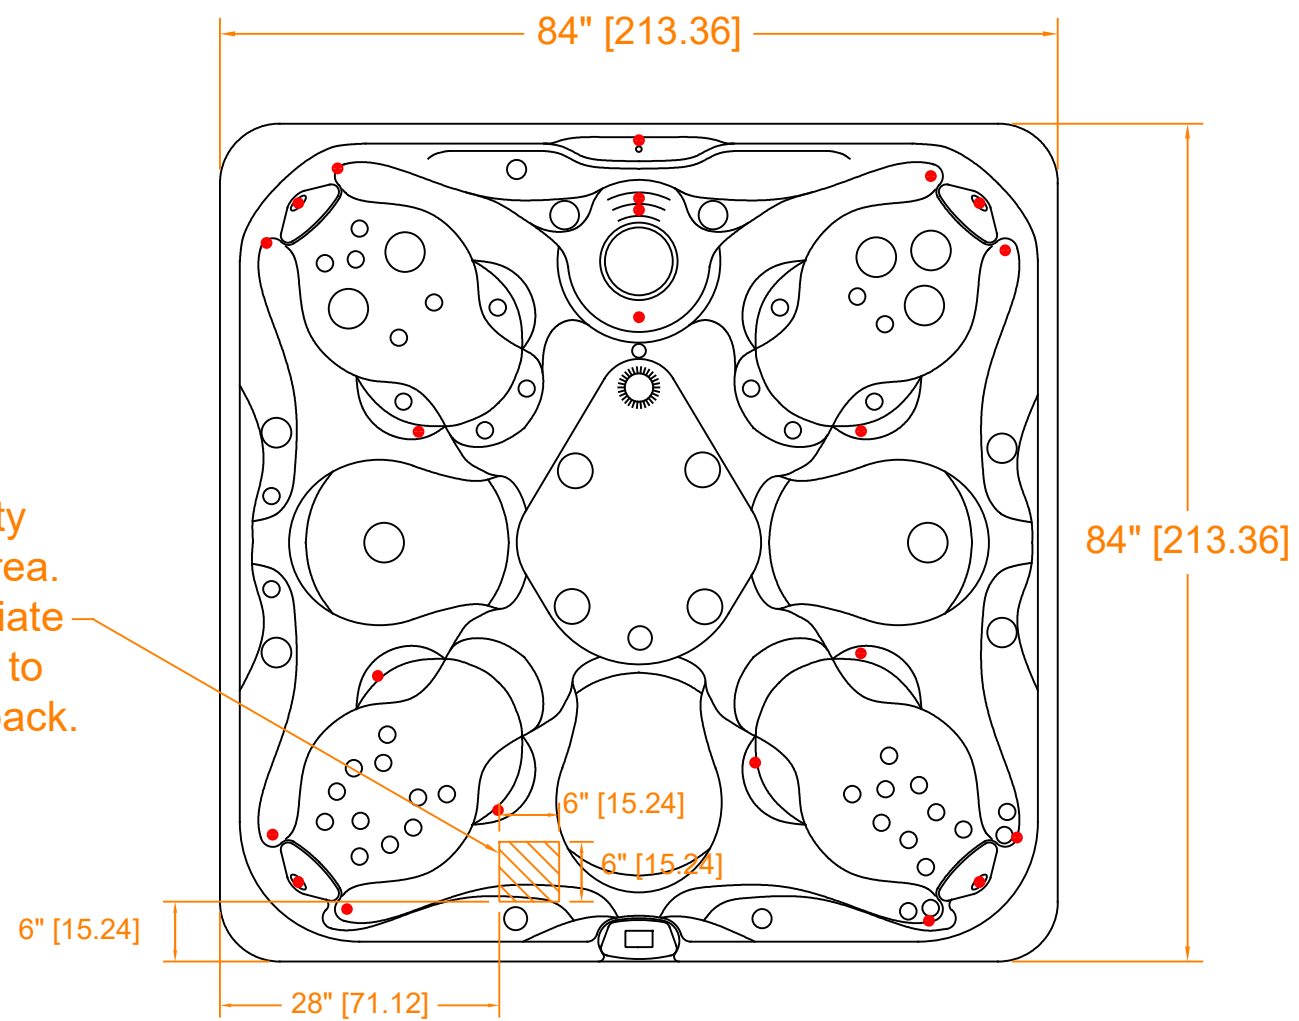

Run electricity through this area. Leave appropriate length of wire to reach the spa pack.

2021 Evo 8B CP

O/A Height 36" (+/- 1/2")

Master Spas		
Model Number	Date	Revision
Evo 8B CP	12/01/20	0
Process	Drawn by	
Electrical Hookup	Easley	